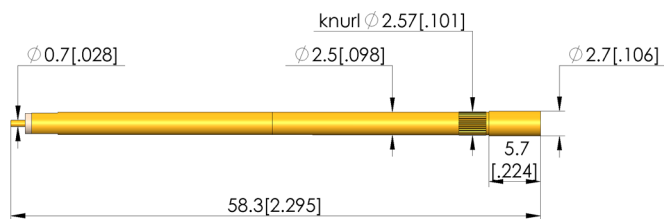

Receptacle

KS-VF3 44 SC26-R

Item KS-VF344SC26-R

GO TO PRODUCT

ingun[®]

Partner for Future Technology

1:1

General data

Product group: Receptacles (KS)
Series: KS-VF3
Sub-series: KS-VF3 screw-in version
Type of receptacle connection: Round posts
Press ring: No
Surface area: Gold
Collar diameter: 2.7 mm [.106 in]
Collar height: 5.7 mm [.224 in]
Knurl: Yes
Vacuum-tight: yes (< 1 ccm / min)
RoHS-compliant: Yes

Mechanical data

Total length: 58.3 mm [2.29 in]
Outer diameter: 2.5 mm [.098 in]

Mounting hole

Mounting hole in CEM1: 2.5 - 2.52 mm [.098 - .099 in]
Mounting hole in FR4: 2.5 - 2.52 mm [.098 - .099 in]

INGUN Prüfmittelbau GmbH