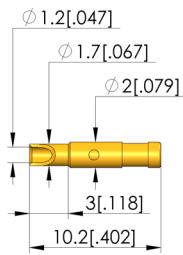

Plug SE-415 KS

Item SE-415KS

GO TO PRODUCT

ingun[®]

Partner for Future Technology

1:1

General data

Product group:
Series:
Sub-series:
RoHS-compliant:

Plug (SE)
SE-415
SE-415 KS plug
Yes

Connector data

Interface gender 1:
Version 1:

F signal conductor female / socket
Straight

INGUN Prüfmittelbau GmbH

Max-Stromeyer-Straße 162
78467, Constance, Germany
Phone +49 7531 8105-0
Customer hotline +49 7531 8105-888
Fax +49 7531 8105-65
info@ingun.com