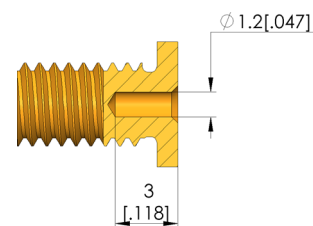

Earthing screw

EKT-MS-M4-09,3-SW06-B

Item 41880

GO TO PRODUCT

ingun[®]

Partner for Future Technology

- Earth screw for safe electrical connection
- Ideally designed for internal ATS interface

Application

For reliable electrical connection of the internal interface for ATS MAxx exchangeable kits.

1:1

General data

Product group:
Series:
Type:
Version:
Accessory type:
Scope of delivery:
Material:
Weight:
Min. temperature:
Max. temperature:
RoHS-compliant:

No limitations
ATS MAxx

Technical data

Installation:
Length:

Thread M4
9.3 mm [.366 in]

INGUN Prüfmittelbau GmbH

Max-Stromeyer-Straße 162
78467, Constance, Germany
Phone +49 7531 8105-0
Customer hotline +49 7531 8105-888
Fax +49 7531 8105-65
info@ingun.com