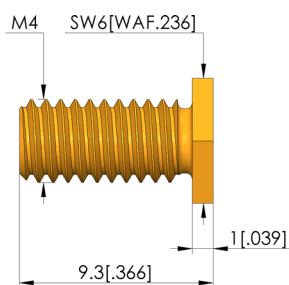

Earthing screw

EKT-MS-M4-09,3-SW06-B

Item 41880

GO TO PRODUCT

ingun[®]

Partner for Future Technology

- Earth screw for safe electrical connection
- Ideally designed for internal ATS interface

Application

For reliable electrical connection of the internal interface for ATS MAxx exchangeable kits.

1:1

General data

Product group:
Series:
Type:
Version:
Accessory type:
Scope of delivery:
Material:
Weight:
Min. temperature:
Max. temperature:
RoHS-compliant:

No limitations
ATS MAxx

Technical data

Installation:
Length:

Thread M4
9.3 mm [.366 in]

INGUN Prüfmittelbau GmbH

Max-Stromeyer-Straße 162
78467, Constance, Germany
Phone +49 7531 8105-0
Customer hotline +49 7531 8105-888
Fax +49 7531 8105-65
info@ingun.com