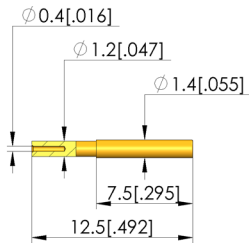

Plug SE-415

Item SE-415

GO TO PRODUCT

ingun®

Partner for Future Technology

1:1

General data

Product group:
Series:
Sub-series:
RoHS-compliant:

Plug (SE)
SE-415
SE-415 plug
Yes

Connector data

Interface gender 1:
Version 1:

F signal conductor female / socket
Straight

INGUN Prüfmittelbau GmbH

Max-Stromeyer-Straße 162
78467, Constance, Germany
Phone +49 7531 8105-0
Customer hotline +49 7531 8105-888
Fax +49 7531 8105-65
info@ingun.com

Prices and delivery times on request.
Technical changes reserved. 05/26_GB

Learn more about
Test probes