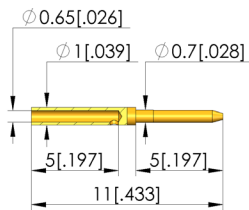

Plug SE-081 E

Item SE-081E

GO TO PRODUCT

ingun®

Partner for Future Technology

1:1

General data

Product group:
Series:
Sub-series:
RoHS-compliant:

Plug (SE)
SE-081
SE-081 e plug
Yes

Connector data

Interface gender 1:
Version 1:

M signal conductor male / plug
Straight

INGUN Prüfmittelbau GmbH

Max-Stromeyer-Straße 162
78467, Constance, Germany
Phone +49 7531 8105-0
Customer hotline +49 7531 8105-888
Fax +49 7531 8105-65
info@ingun.com

Prices and delivery times on request.
Technical changes reserved. 03/26_GB

Learn more about
Test probes

ingun.com